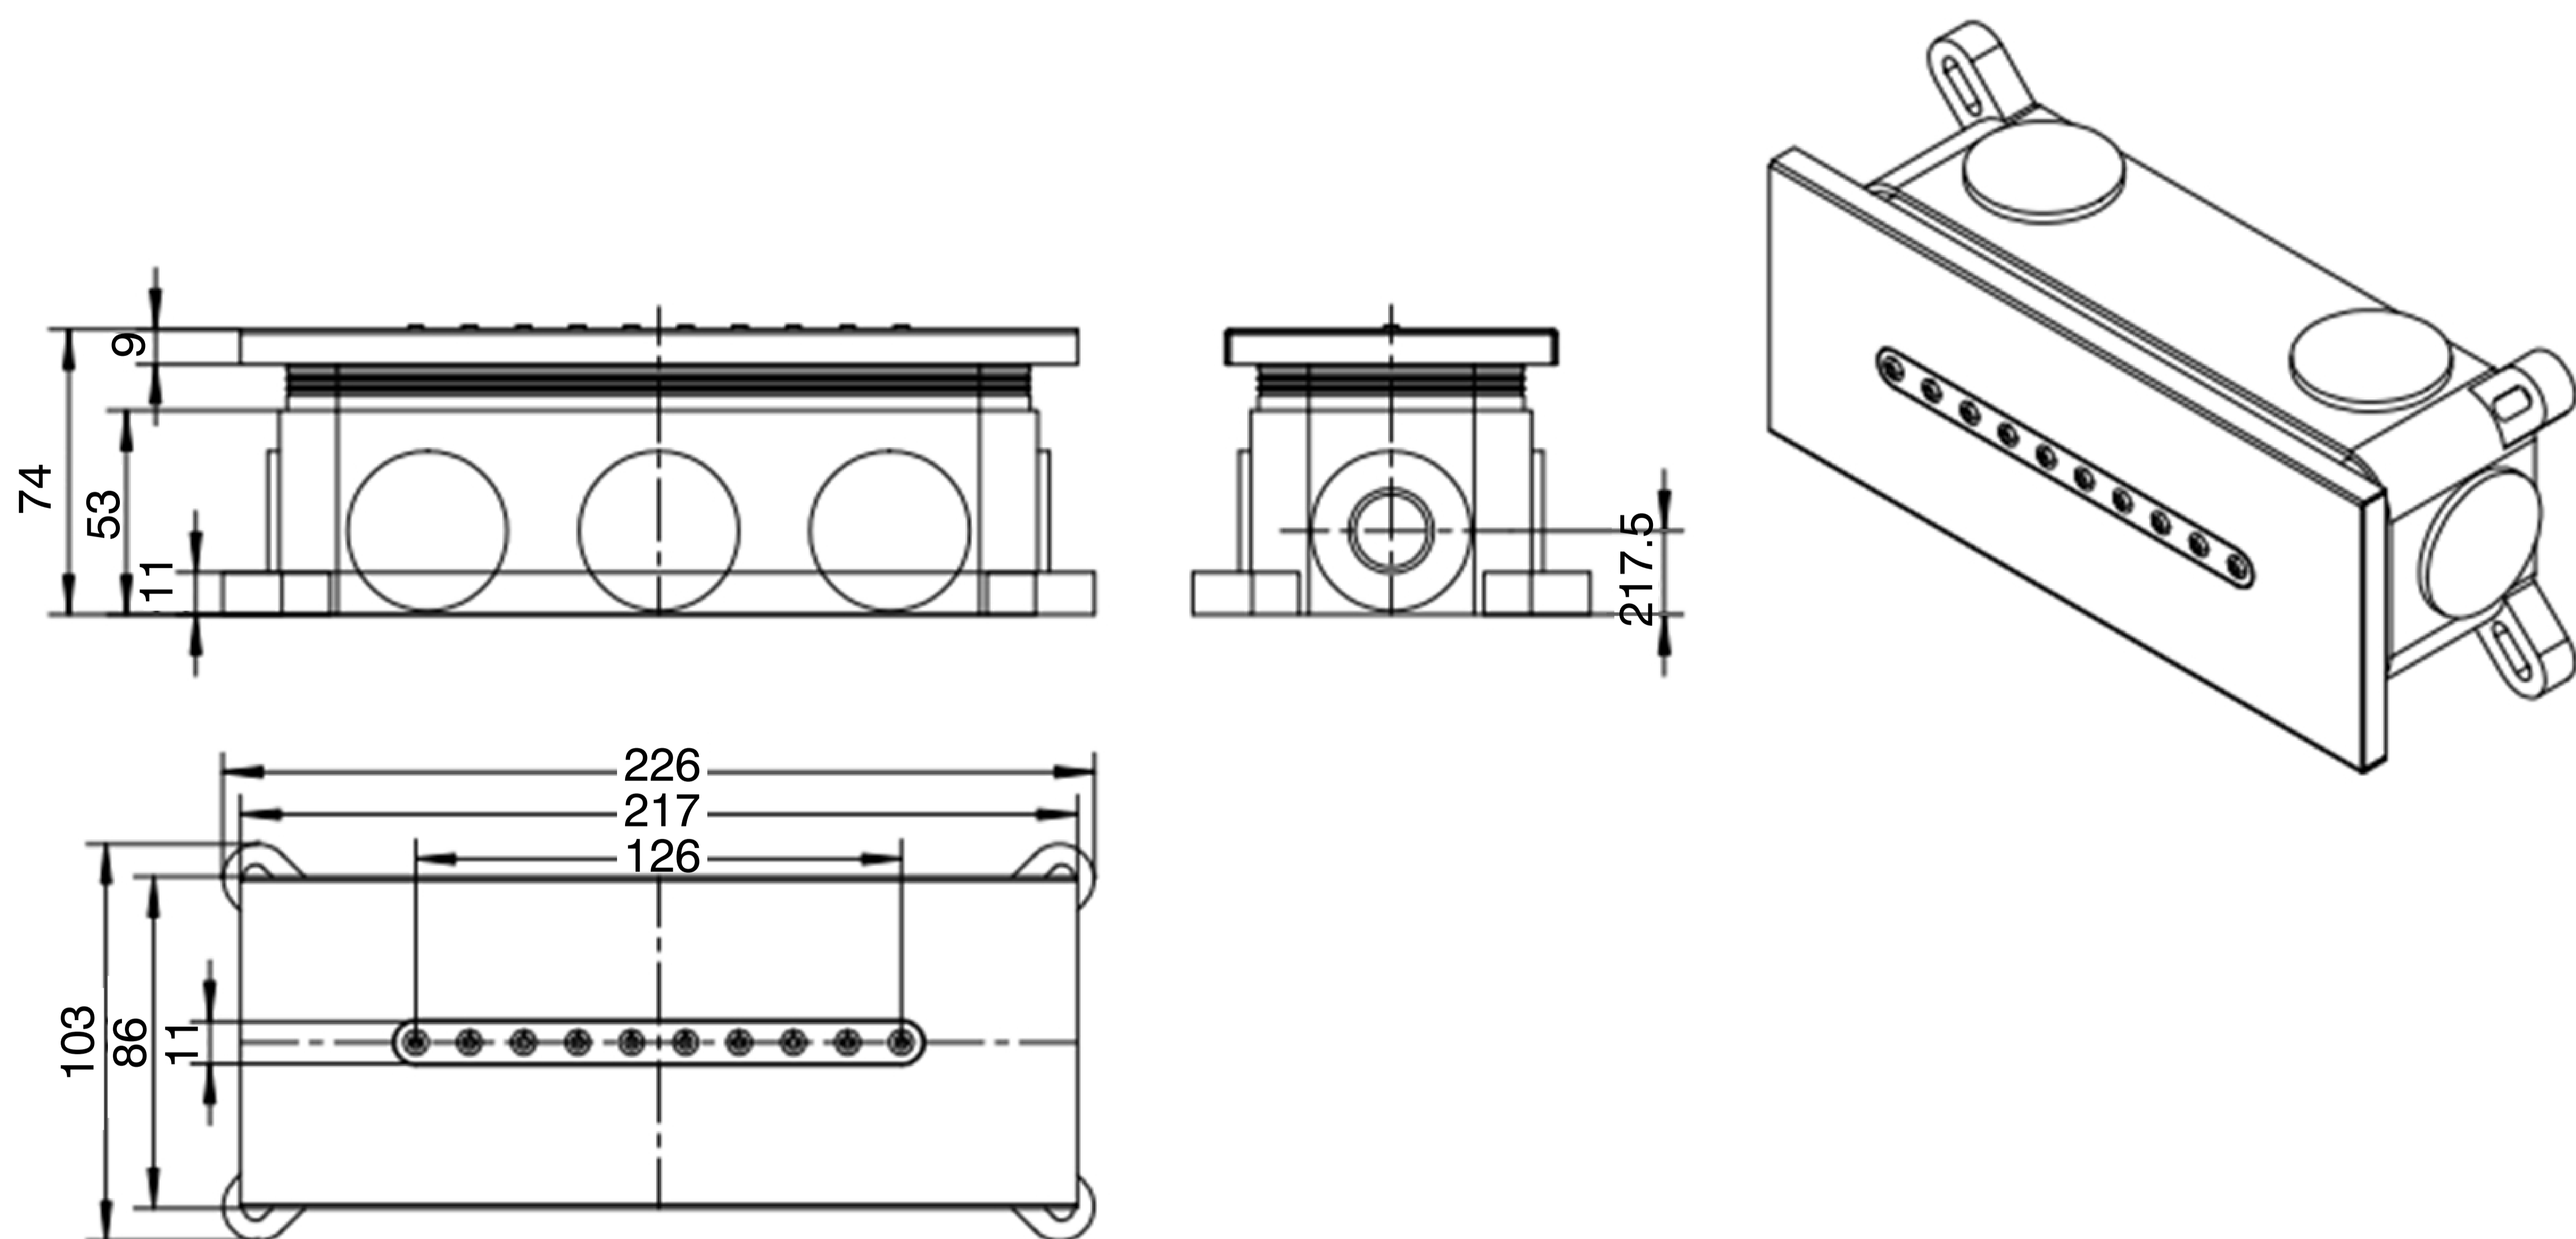

Brass Body Shower Built-In Concealed System

Product Code : 1478

Technical Drawing

All dimension are in **mm**